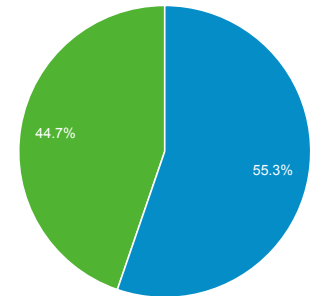

Audience Overview

All Users
100.00% Users

Feb 24, 2018 - Mar 25, 2018

Overview

■ New Visitor ■ Returning Visitor

Language	Users	% Users
1. sk-sk	69,755	64.92%
2. sk	23,989	22.33%
3. cs-cz	4,198	3.91%
4. en-us	3,527	3.28%
5. cs	1,850	1.72%
6. en-gb	1,627	1.51%
7. hu-hu	450	0.42%
8. de-de	338	0.31%
9. de-at	186	0.17%
10. de	142	0.13%