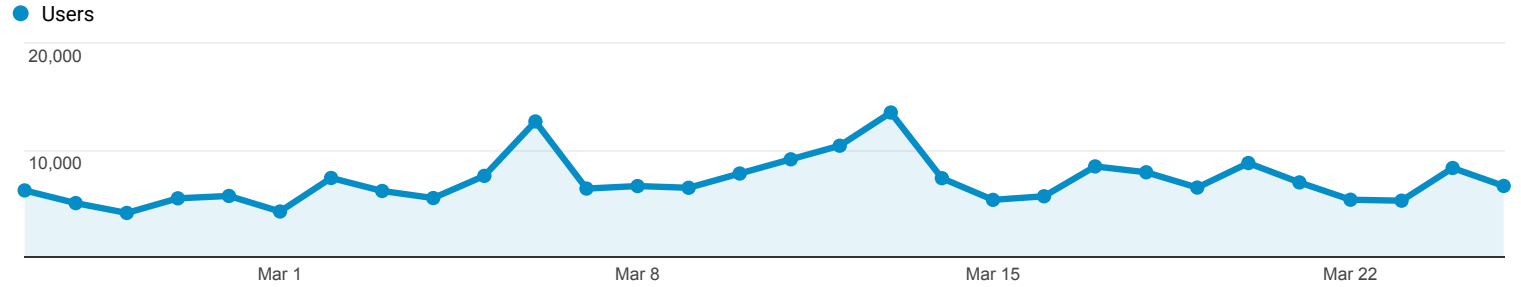

Audience Overview

All Users
100.00% Users

Feb 24, 2018 - Mar 25, 2018

Overview

■ New Visitor ■ Returning Visitor

Language	Users	% Users
1. sk-sk	69,755	64.92%
2. sk	23,989	22.33%
3. cs-cz	4,198	3.91%
4. en-us	3,527	3.28%
5. cs	1,850	1.72%
6. en-gb	1,627	1.51%
7. hu-hu	450	0.42%
8. de-de	338	0.31%
9. de-at	186	0.17%
10. de	142	0.13%