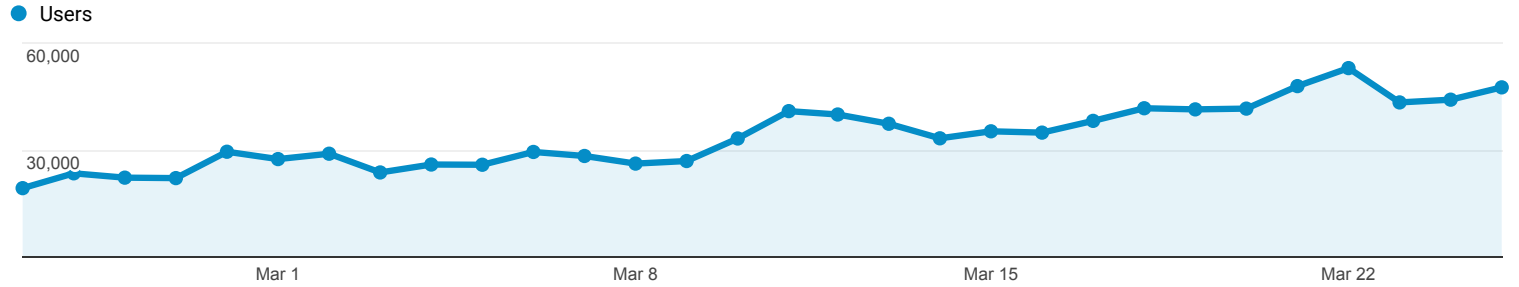

## Audience Overview

Feb 24, 2018 - Mar 25, 2018

All Users  
100.00% Users

### Overview

Users  
**453,595**

New Users  
**368,054**

Sessions  
**1,517,965**

Number of Sessions per User  
**3.35**

Pageviews  
**2,247,901**

Pages / Session  
**1.48**

Avg. Session Duration  
**00:01:15**