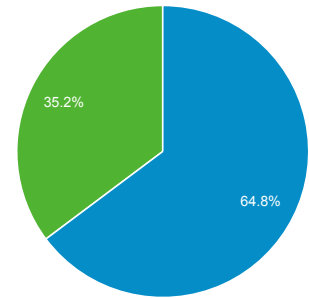

Users
453,595

New Users
368,054

Sessions
1,517,965

Number of Sessions per User
3.35

Pageviews
2,247,901

Pages / Session
1.48

Avg. Session Duration
00:01:15

Bounce Rate
80.05%

■ New Visitor ■ Returning Visitor