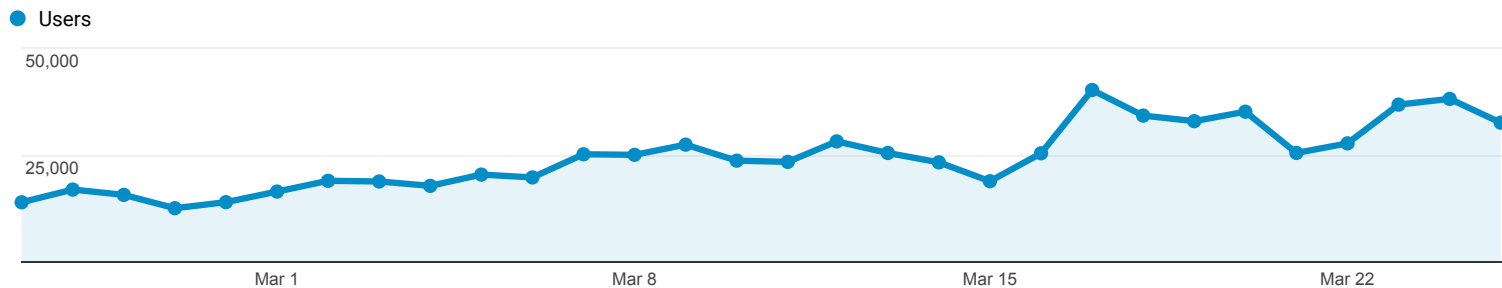

Audience Overview

Feb 24, 2018 - Mar 25, 2018

All Users
100.00% Users

Overview

New Visitor Returning Visitor

Language	Users	% Users
1. sk-sk	189,030	61.21%
2. sk	77,116	24.97%
3. cs-cz	14,697	4.76%
4. en-us	10,583	3.43%
5. cs	7,210	2.33%
6. en-gb	4,073	1.32%
7. de-de	872	0.28%
8. hu-hu	726	0.24%
9. de-at	508	0.16%
10. de	349	0.11%