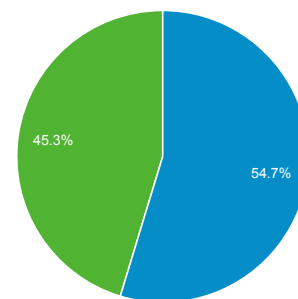

Audience Overview

Feb 24, 2018 - Mar 25, 2018

All Users
100.00% Users

Overview

New Visitor Returning Visitor

Language	Users	% Users
1. sk-sk	189,030	61.21%
2. sk	77,116	24.97%
3. cs-cz	14,697	4.76%
4. en-us	10,583	3.43%
5. cs	7,210	2.33%
6. en-gb	4,073	1.32%
7. de-de	872	0.28%
8. hu-hu	726	0.24%
9. de-at	508	0.16%
10. de	349	0.11%