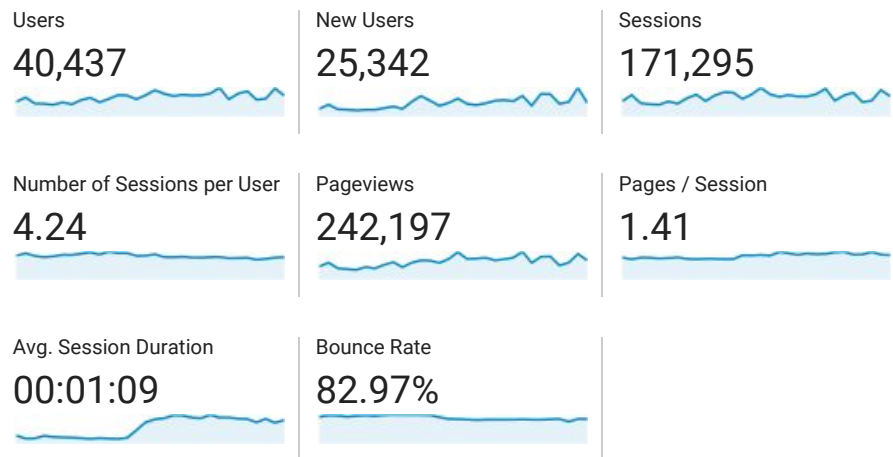

Audience Overview

Feb 24, 2018 - Mar 25, 2018

All Users
100.00% Users

Overview

■ New Visitor ■ Returning Visitor

| Language | Users | % Users |
|-----------|--------|---------|
| 1. sk-sk | 23,141 | 56.17% |
| 2. sk | 11,339 | 27.52% |
| 3. cs-cz | 2,906 | 7.05% |
| 4. en-us | 1,611 | 3.91% |
| 5. cs | 1,090 | 2.65% |
| 6. en-gb | 467 | 1.13% |
| 7. sk-gb | 81 | 0.20% |
| 8. hu-hu | 64 | 0.16% |
| 9. de-de | 50 | 0.12% |
| 10. sk-us | 38 | 0.09% |