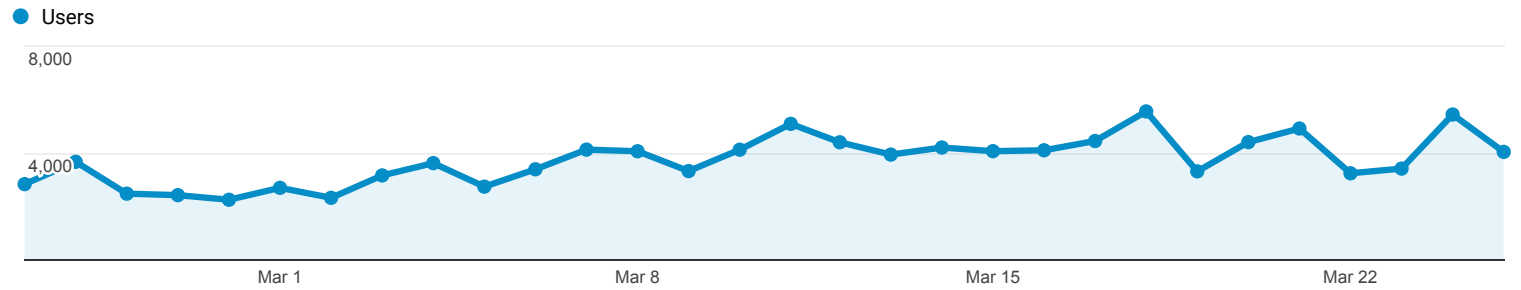

Audience Overview

Feb 24, 2018 - Mar 25, 2018

All Users
100.00% Users

Overview

■ New Visitor ■ Returning Visitor

| Language | Users | % Users |
|-----------|--------|---------|
| 1. sk-sk | 23,141 | 56.17% |
| 2. sk | 11,339 | 27.52% |
| 3. cs-cz | 2,906 | 7.05% |
| 4. en-us | 1,611 | 3.91% |
| 5. cs | 1,090 | 2.65% |
| 6. en-gb | 467 | 1.13% |
| 7. sk-gb | 81 | 0.20% |
| 8. hu-hu | 64 | 0.16% |
| 9. de-de | 50 | 0.12% |
| 10. sk-us | 38 | 0.09% |