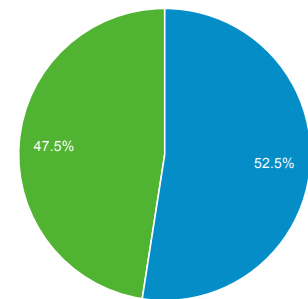

Audience Overview

Feb 24, 2018 - Mar 25, 2018

All Users
100.00% Users

Overview

■ New Visitor ■ Returning Visitor

| Language | Users | % Users |
|-----------|--------|---------|
| 1. sk-sk | 23,141 | 56.17% |
| 2. sk | 11,339 | 27.52% |
| 3. cs-cz | 2,906 | 7.05% |
| 4. en-us | 1,611 | 3.91% |
| 5. cs | 1,090 | 2.65% |
| 6. en-gb | 467 | 1.13% |
| 7. sk-gb | 81 | 0.20% |
| 8. hu-hu | 64 | 0.16% |
| 9. de-de | 50 | 0.12% |
| 10. sk-us | 38 | 0.09% |